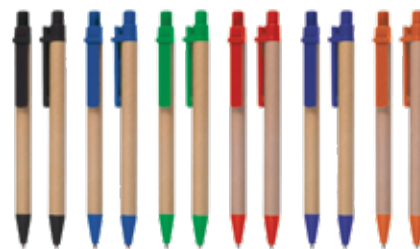

BOLÍGRAFO ECOLÓGICO MOD. B10

Tamaño : Ø 1 cm x 14 cms.
Material : Cartón Reciclado Ecológico.
Escritura : Azul.
Packing : 50 Unds.
Packing Master : 1.000 Unds.

● AZUL	601060100	● NEGRO	601060103
● ROJO	601060101	● MORADO	601060105
● NARANJO	601060104	● VERDE	601060102