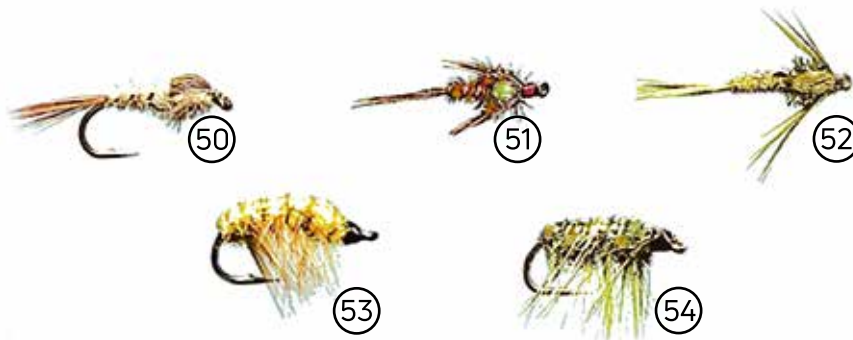

Código

**WET WINGED**

\$ 1.150

20	WW01	Hook	No. 12	<a href="#">502021020</a>	ALDER
21	WW07	Hook	No. 12	<a href="#">502021021</a>	BLUE BOTTLE
22	WW08	Hook	No. 12	<a href="#">502021022</a>	BLUE DUN
23	WW13	Hook	No. 12	<a href="#">502021023</a>	COACHMAN
24	WW15	Hook	No. 12	<a href="#">502021024</a>	COWDUNG
25	WW23	Hook	No. 12	<a href="#">502021025</a>	GROUSE & GREEN
26	WW28	Hook	No. 12	<a href="#">502021026</a>	HENDRICKSON LIGHT
27	WW29	Hook	No. 10	<a href="#">502021027</a>	INVICTA
28	WW30	Hook	No. 12	<a href="#">502021028</a>	IRON BLUE DUN
29	WW37	Hook	No. 12	<a href="#">502021029</a>	McGINTY
30	WW45	Hook	No. 12	<a href="#">502021030</a>	ROYAL COACHMAN
31	WW49	Hook	No. 12	<a href="#">502021031</a>	TEAL & GREEN
32	WW50	Hook	No. 12	<a href="#">502021032</a>	TEAL & RED
33	WW52	Hook	No. 12	<a href="#">502021033</a>	WOODCOCK & HARE'S EAR
34	WW53	Hook	No. 12	<a href="#">502021034</a>	WOODCOCK & MIXED
35	WW54	Hook	No. 12	<a href="#">502021035</a>	WOODCOCK & YELLOW

Código

**STANDARD**

\$ 1.650

50	NY22	Hook	No. 10	<a href="#">502021050</a>	HARE'S EAR
51	NY32	Hook	No. 12	<a href="#">502021051</a>	PHEASANT TAIL FLAH BACK
52	NY33	Hook	No. 12	<a href="#">502021052</a>	PHEASANT TAIL OLIVE
53	NY36	Hook	No. 12	<a href="#">502021053</a>	SHRIMP YELLOW
54	NY37	Hook	No. 12	<a href="#">502021054</a>	SHRIMPER