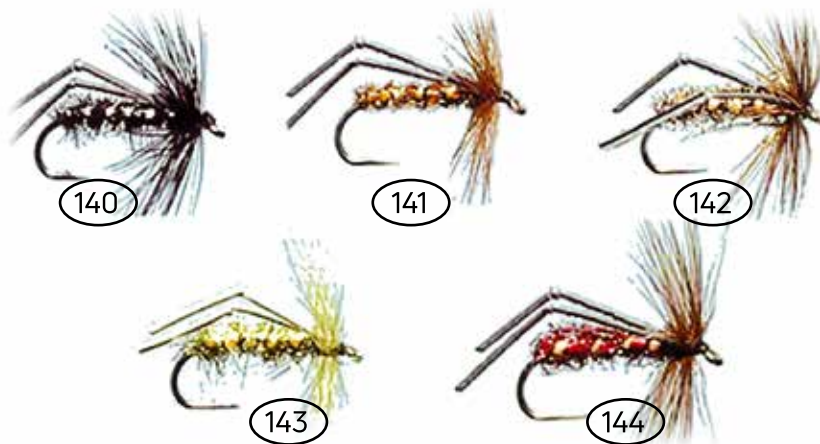

Código **HOPPERS FLEXI** $ 1.650

140	FH01	Hook	No. 12	502021140	BLACK
141	FH02	Hook	No. 12	502021141	COPPER
142	FH03	Hook	No. 12	502021142	HARE'S EAR
143	FH04	Hook	No. 12	502021143	OLIVE
144	FH05	Hook	No. 12	502021144	RED