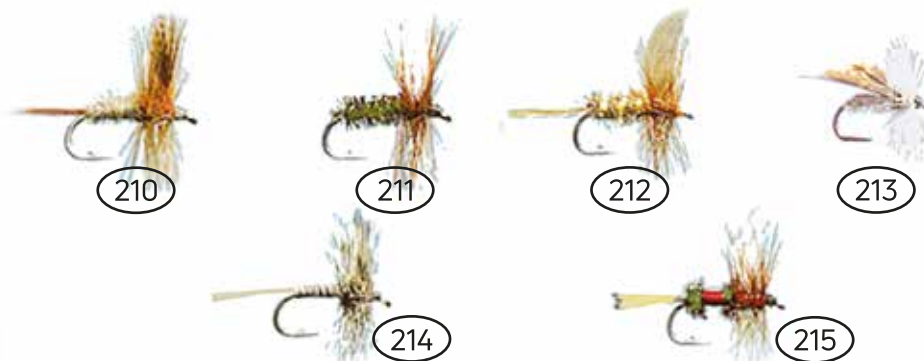

## DRY WINGED

210	DW09	Hook	No. 14	<b>502021210</b>	CAHILL DARK
211	DW12	Hook	No. 12	<b>502021211</b>	COACHMAN
212	DW16	Hook	No. 12	<b>502021212</b>	GOLD RIBBED HARE'S EAR
213	DW37	Hook	No. 14	<b>502021213</b>	GREY FLAG
214	DW25	Hook	No. 12	<b>502021214</b>	MOSQUITO
215	DW33	Hook	No. 12	<b>502021215</b>	ROYAL COACHMAN