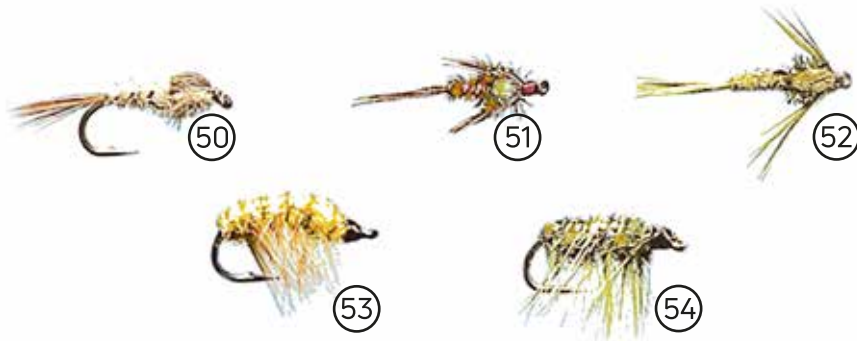

Código **STANDARD**

50	NY22	Hook	No. 10	502021050	HARE'S EAR
51	NY32	Hook	No. 12	502021051	PHEASANT TAIL FLAH BACK
52	NY33	Hook	No. 12	502021052	PHEASANT TAIL OLIVE
53	NY36	Hook	No. 12	502021053	SHRIMP YELLOW
54	NY37	Hook	No. 12	502021054	SHRIMPER