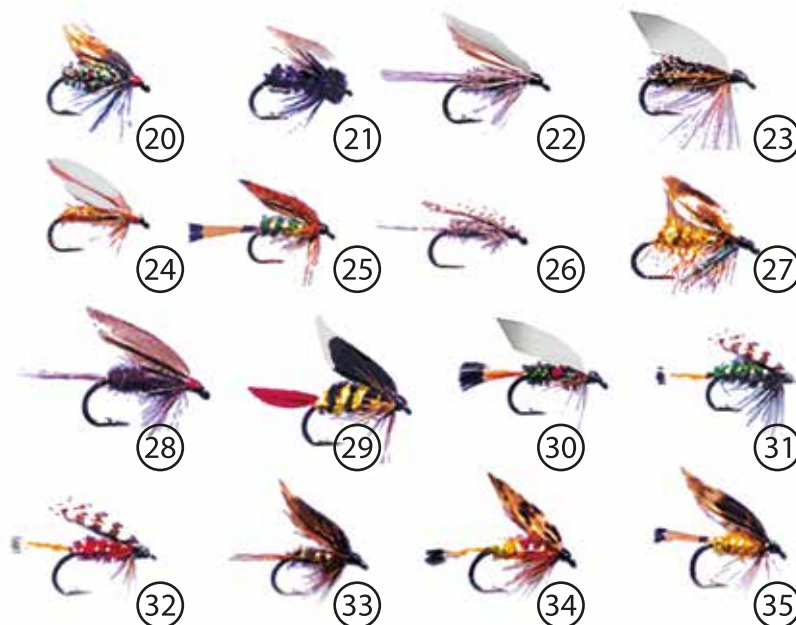

WET WINGED

20	WW01	Hook	No. 12	502021020	ALDER
21	WW07	Hook	No. 12	502021021	BLUE BOTTLE
22	WW08	Hook	No. 12	502021022	BLUE DUN
23	WW13	Hook	No. 12	502021023	COACHMAN
24	WW15	Hook	No. 12	502021024	COWDUNG
25	WW23	Hook	No. 12	502021025	GROUSE & GREEN
26	WW28	Hook	No. 12	502021026	HENDRICKSON LIGHT
27	WW29	Hook	No. 10	502021027	INVICTA
28	WW30	Hook	No. 12	502021028	IRON BLUE DUN
29	WW37	Hook	No. 12	502021029	McGINTY
30	WW45	Hook	No. 12	502021030	ROYAL COACHMAN
31	WW49	Hook	No. 12	502021031	TEAL & GREEN
32	WW50	Hook	No. 12	502021032	TEAL & RED
33	WW52	Hook	No. 12	502021033	WOODCOCK & HARE'S EAR
34	WW53	Hook	No. 12	502021034	WOODCOCK & MIXED
35	WW54	Hook	No. 12	502021035	WOODCOCK & YELLOW